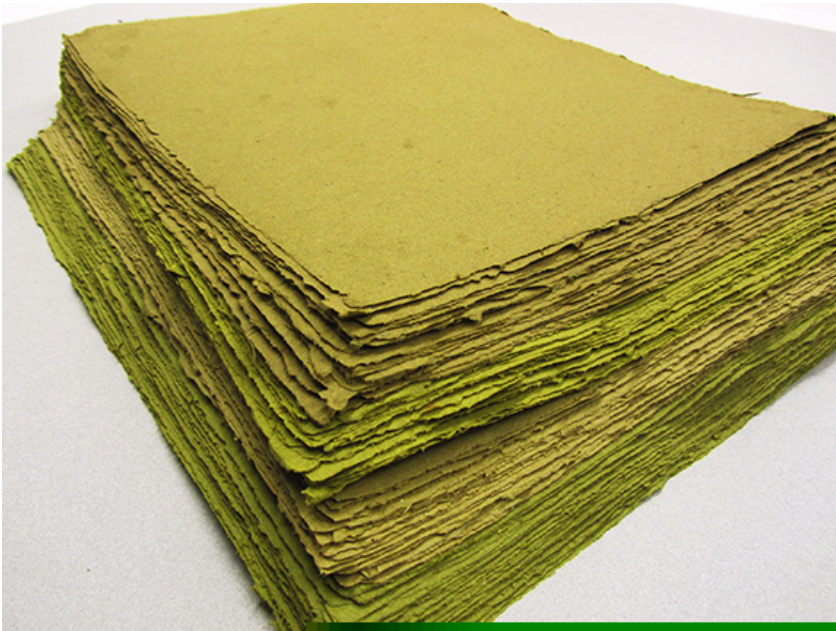

Upcoming School of Art events:

April 19: Letterpress studio, School of Art, rm 45

Letterpress Earth Day Keepsake

Please drop by the School of Art's letterpress studio anytime between 10:00am and 2pm on Friday, April 19 and handprint your own keepsake that includes a new poem by Angie Dell, current MFA Creative Writing candidate, combined with graphics by Maria Talavera and Aimee Leon. Designed by members of ASU's artist book collective ABBA and printed on recycled handmade cardboard paper locally produced by the Paper Studio. Club members will guide you through the process of letterpress printing your own free take away item. This community-based print project celebrates environmentally conscious practices worldwide.

Recycled cardboard paper ready for printing